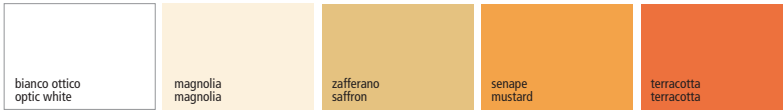

Escape

Multisystem

Frontali con maniglia.
Fronts with handle.
Façades avec poignée.
Fronten mit Griff.
Frentes con tirador.

Filo

Gola con frontali dritti.
Grip profile with straight fronts.
Gorge avec façades droites.
Hohlkehle mit geraden Fronten.
Perfil rebajado con frentes rectos.

Strutture Carcases

Frontali Fronts

TERMOSTRUTTURATO TSS
TSS THERMOSTRUCTURED

ECOLACCATO OPACO
MAT
ECOLACCATO

POLIMERICO OPACO
"MAT-PLUS"
"MAT-PLUS"
MAT POLYMER

POLIMERICO LUCIDO
"MAT-PLUS"
"MAT-PLUS"
GLOSS POLYMER

Finiture Euromobil coordinate con Zalf.
Euromobil finishings coordinated with Zalf.
Finitions Euromobil coordonnées avec Zalf.
Ausführungen von Euromobil passend zu Zalf.
Acabados Euromobil combinados con Zalf.

Profili gola e zoccoli Groove profiles and plinths

ALLUMINIO
LACCATO OPACO
MAT LACQUERED
ALUMINIUM

ALLUMINIO
ANODIZZATO
ALUMINIUM

*solo zoccoli *only plinths