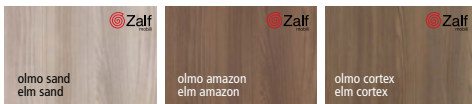

Frontali Fronts

TSS IMPRIMÉ
TSS IMPRIMÉ

TERMOSTRUTTURATO TSS
TSS THERMOSTRUCTURED

ECOLACCATO OPACO
MAT ECOLACCATO