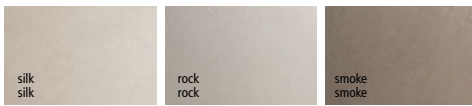

Frontali Fronts

TSS IMPRIMÉ
TSS IMPRIMÉ

TERMOSTRUTTURATO TSS
TSS THERMOSTRUCTURED

ECOLACCATO OPACO
MAT ECOLACCATO